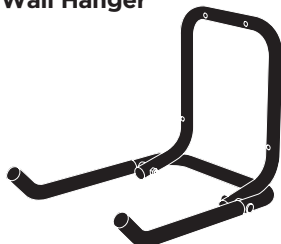

Thule Wall Hanger

9771