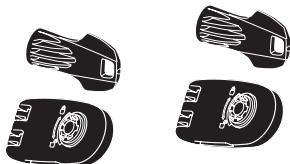

Thule Wheel Strap Locks

986

Thule Road Bike Adapter

9772