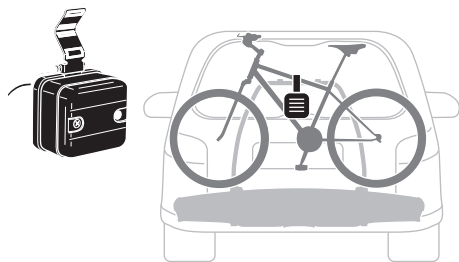

Thule 3rd Brake Light 13pin

9904